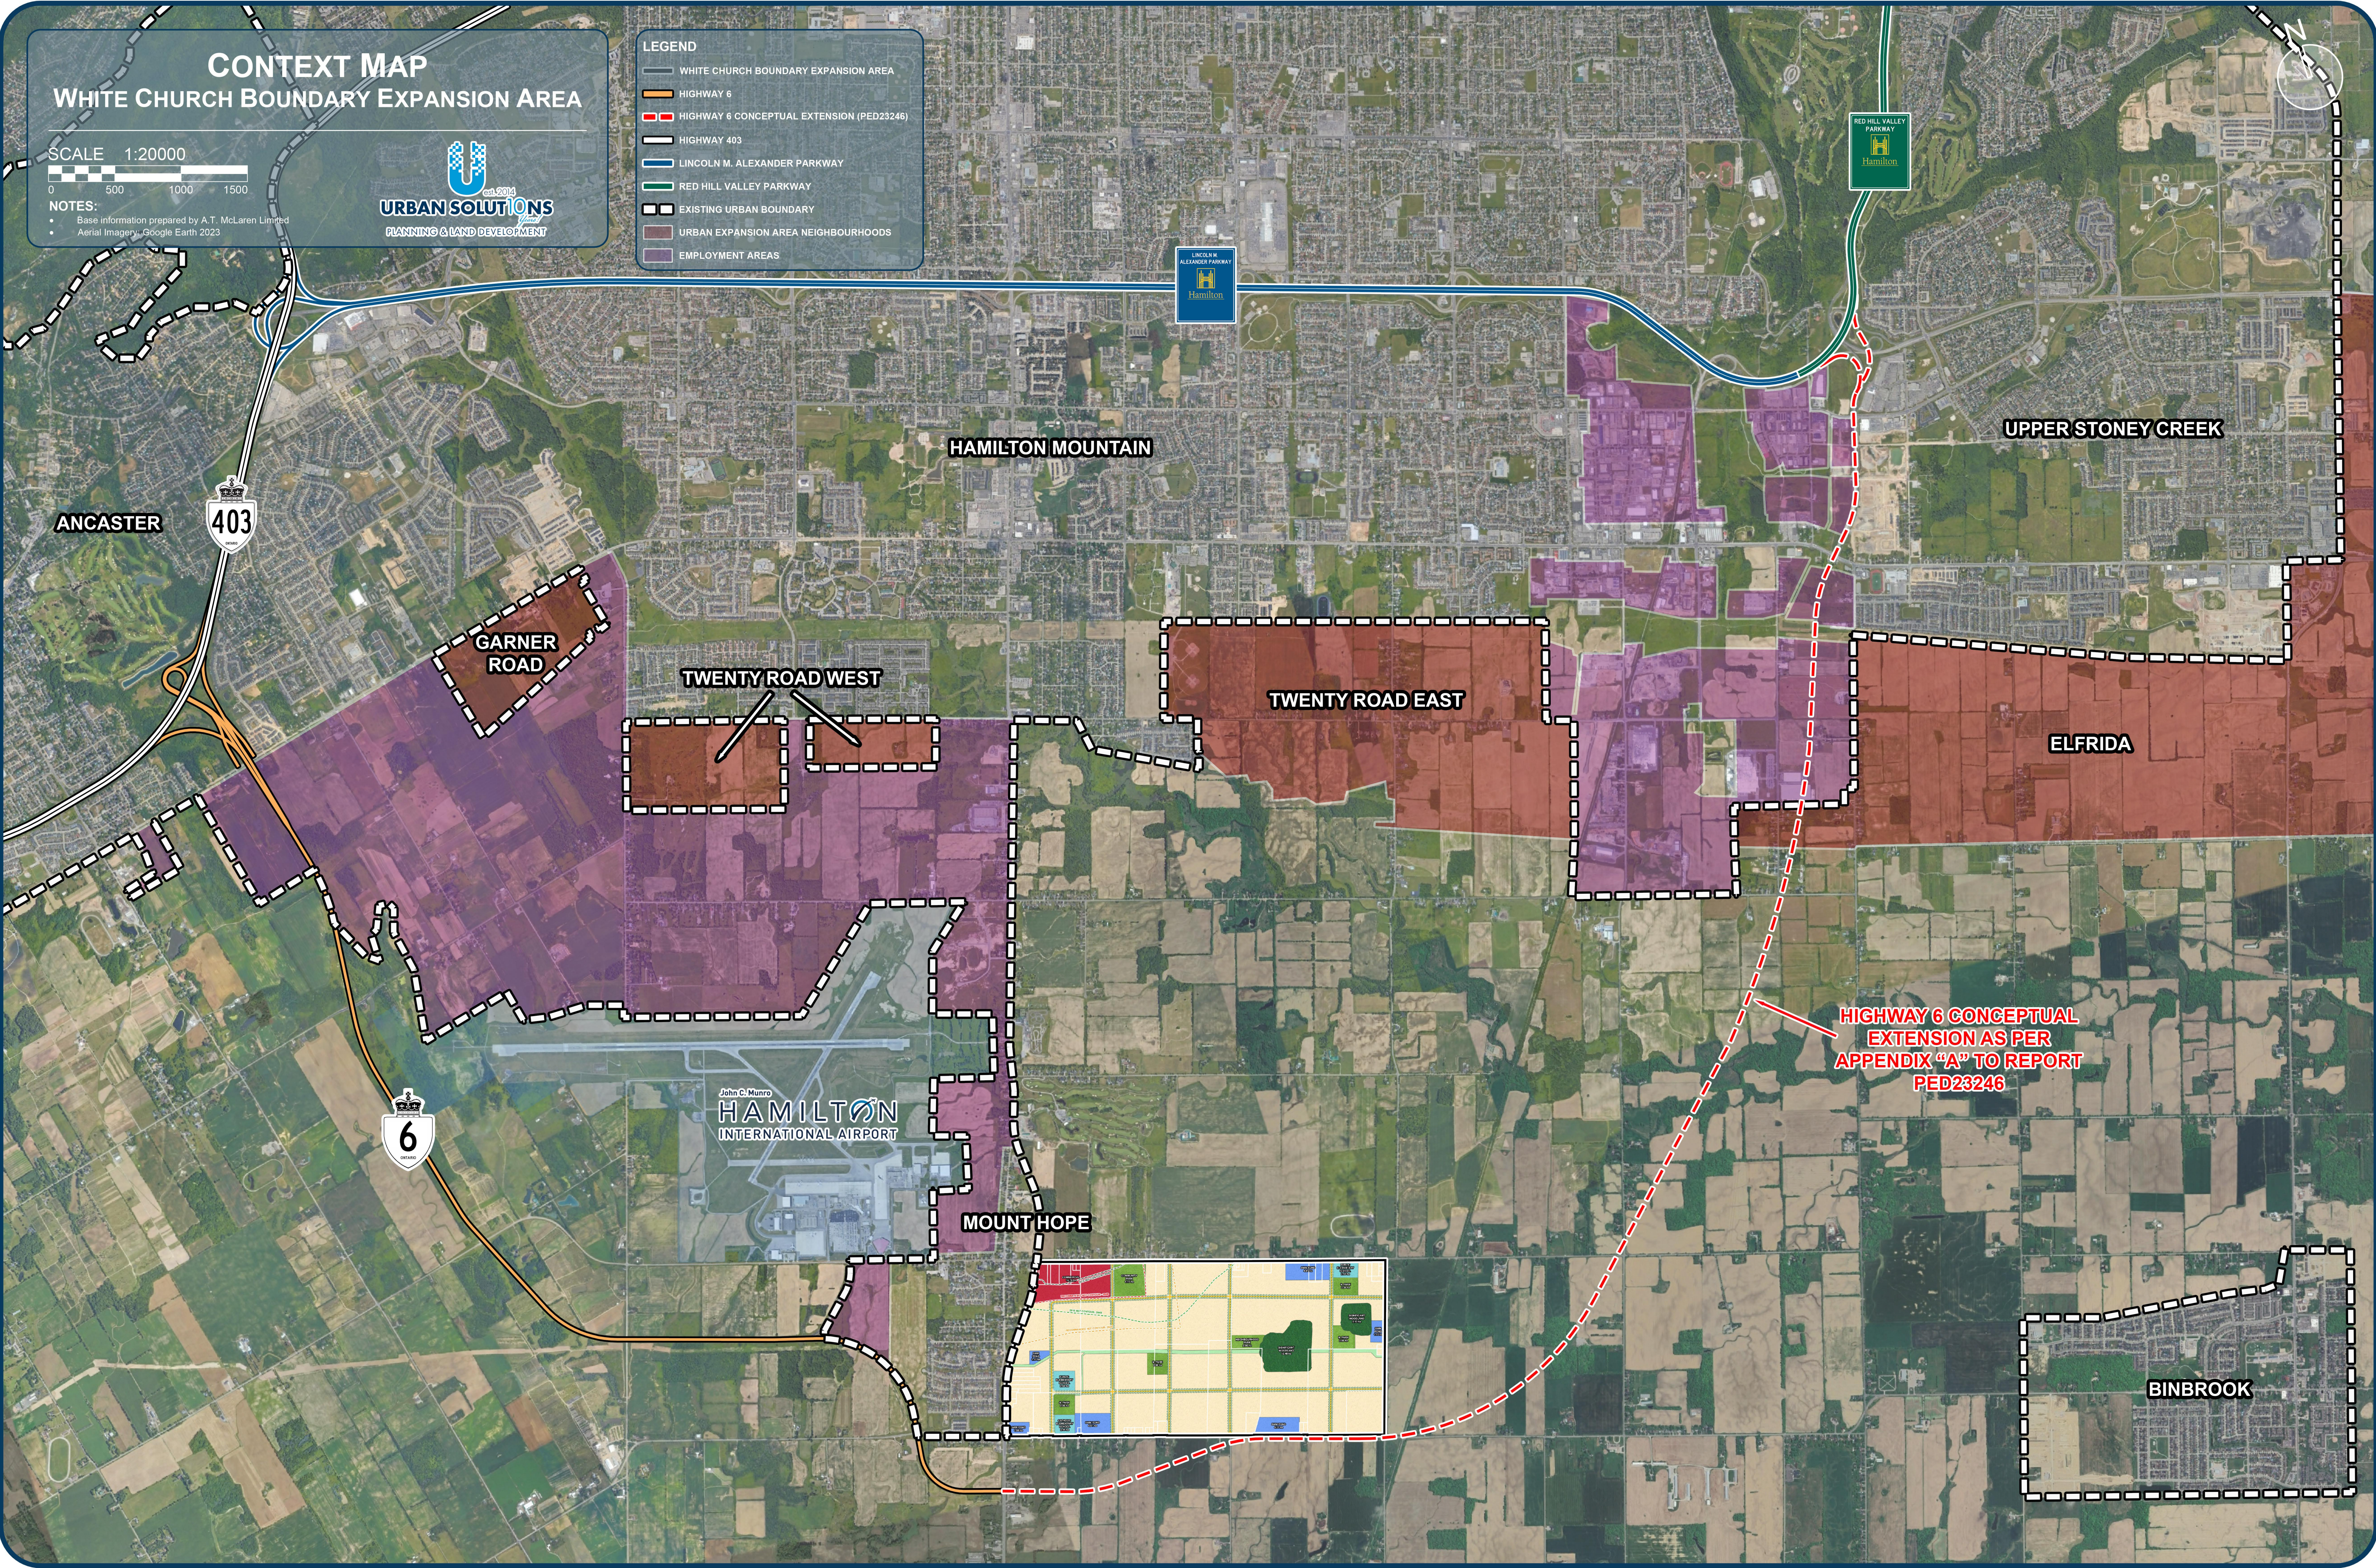

CONTEXT MAP WHITE CHURCH BOUNDARY EXPANSION AREA

SCALE 1:20000
0 500 1000 1500

NOTES:
• Base information prepared by A.T. McLaren Limited
• Aerial Imagery - Google Earth 2023

- LEGEND**
- WHITE CHURCH BOUNDARY EXPANSION AREA
 - HIGHWAY 6
 - HIGHWAY 6 CONCEPTUAL EXTENSION (PED23246)
 - HIGHWAY 403
 - LINCOLN M. ALEXANDER PARKWAY
 - RED HILL VALLEY PARKWAY
 - EXISTING URBAN BOUNDARY
 - URBAN EXPANSION AREA NEIGHBOURHOODS
 - EMPLOYMENT AREAS

**HIGHWAY 6 CONCEPTUAL
EXTENSION AS PER
APPENDIX "A" TO REPORT
PED23246**